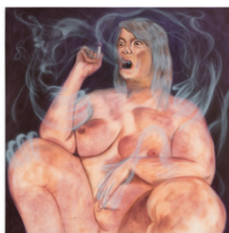

Denunziantentussi, 2018
Silver-plated fiberglass
55.12 x 21.26 x 17.72 inches
140 x 54 x 45 cm

Silvered Black BFF, 2018
Silver-plated fiberglass
55.12 x 21.26 x 17.72 inches
140 x 54 x 45 cm

Mathieu Malouf / Dedicated to Andrea Dworkin

Life/Work/Career, 2018
Acrylic on canvas
70.87 x 86.61 inches
180 x 220 cm

Dynamism of breast in the office (after Bragaglia), 2018
Acrylic on canvas
70.87 x 70.87 inches
180 x 180 cm

Gender Troll, 2018
Acrylic on canvas
70.87 x 70.87 inches
180 x 180 cm

Main capturée par une caméra microscopique implantée dans la papille du sein quelques fractions de secondes avant l'attouchement, 2018
Acrylic on canvas
70.87 x 70.87 inches
180 x 180 cm

Dysphoria/Intercourse, 2018
Acrylic on canvas
70.87 x 70.87 inches
180 x 180 cm

Distinguished Professor, 2018
Silver-plated fiberglass
55.12 x 21.26 x 17.72 inches
140 x 54 x 45 cm