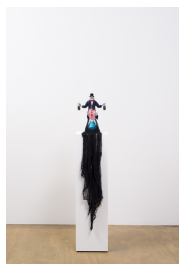

Nightmare Scenarios / Danny McDonald

Danny McDonald

Channel Surfing

2017

Vinyl action figure, metal chain, remote control, porcelain wave, pedestal

9 x 8 x 14 inches

22.9 x 20.3 x 35.6 cm

Plinth Dimensions: 11 x 11 x 41 inches

27.9 x 27.9 x 104.1 cm

(Inv# DMD17-001)

Danny McDonald

Trigger Finger

2017

Vinyl figure, plastic weapons, resin tree, pedestal

10 x 9 x 15 inches

25.4 x 22.9 x 38.1 cm

Plinth Dimensions: 12 x 12 x 41 inches

30.5 x 30.5 x 104.1 cm

(Inv# DMD17-002)

Danny McDonald

Trolling

2017

Vinyl and fabric action figure, resin dolphin, cotton netting, pedestal

9 x 11 x 13 inches