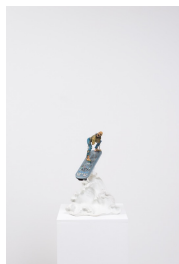

Nightmare Scenarios / Danny McDonald

Danny McDonald

Channel Surfing

2017

Vinyl action figure, metal chain, remote control, porcelain wave, pedestal

9 x 8 x 14 inches

22.9 x 20.3 x 35.6 cm

Plinth Dimensions: 11 x 11 x 41 inches

27.9 x 27.9 x 104.1 cm

(Inv# DMD17-001)

Danny McDonald

Trigger Finger

2017

Vinyl figure, plastic weapons, resin tree, pedestal

10 x 9 x 15 inches

25.4 x 22.9 x 38.1 cm