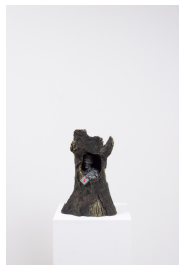

Nightmare Scenarios / Danny McDonald

Danny McDonald

Channel Surfing

2017

Vinyl action figure, metal chain, remote control, porcelain wave, pedestal

9 x 8 x 14 inches

22.9 x 20.3 x 35.6 cm

Plinth Dimensions: 11 x 11 x 41 inches

27.9 x 27.9 x 104.1 cm

(Inv# DMD17-001)

Danny McDonald

Trigger Finger

2017

Vinyl figure, plastic weapons, resin tree, pedestal

10 x 9 x 15 inches

25.4 x 22.9 x 38.1 cm

22.9 x 27.9 x 33 cm

Plinth Dimensions: 11 x 11 x 41 inches

27.9 x 27.9 x 104.1 cm

(Inv# DMD17-003)

Danny McDonald

Questionable Selfie

2017

Resin, vinyl and plastic action figures, fabric, pedestal